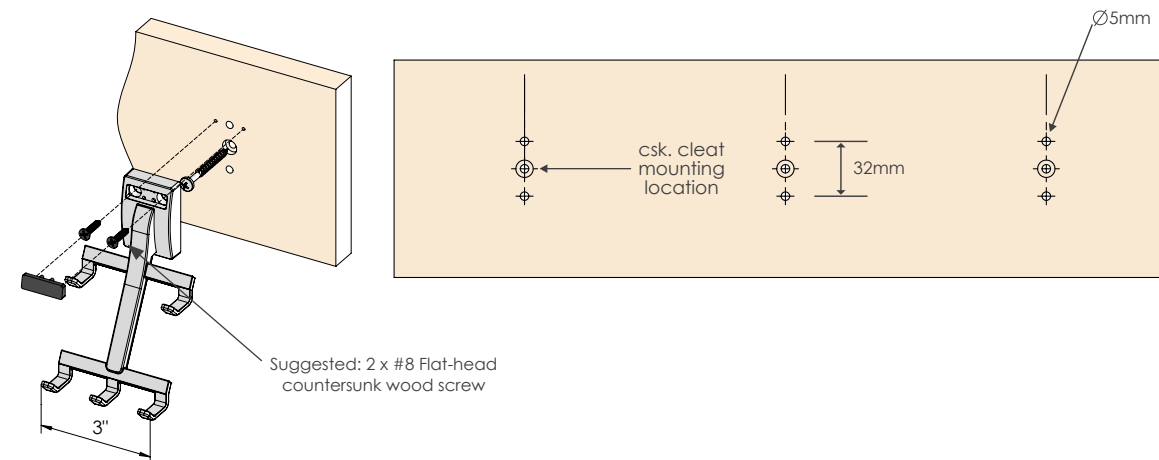

ELITE
belt hook

30.3191.00.xxx

FEATURES

Keeps belts neatly organized and on display

Designed to hold at least five belts and is also ideal for necklaces and bracelets

Helps utilize the typically "dead" space under windows, behind doors and on angled walls

DIMENSIONS

SPECS

BELT HOOK

30.3191.00.(FINISH).XXX

BLACK COVER CAP

30.3199.blk

OPTIONS

30.3191.00.MAL