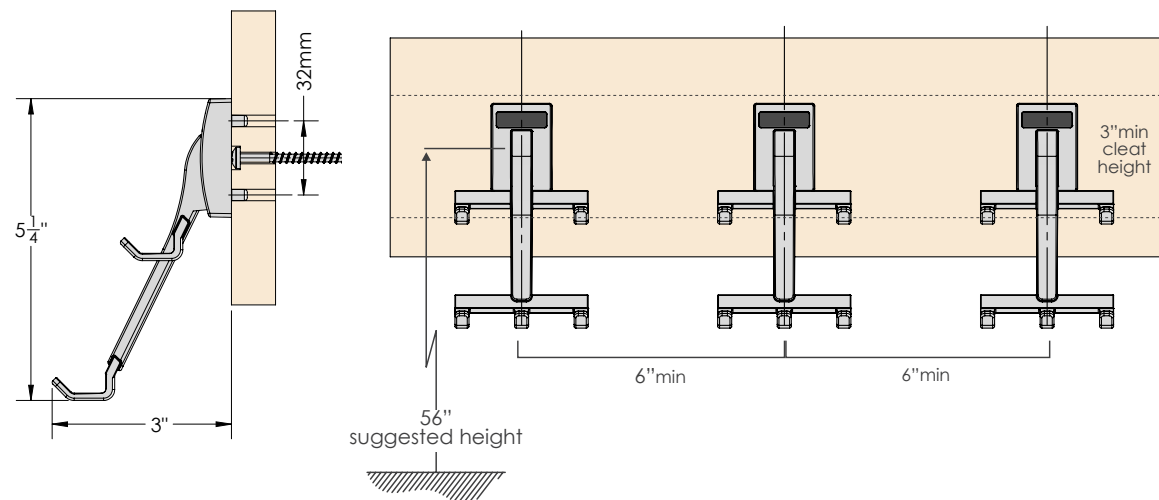

ELITE
belt hook

30.3191.00.xxx

FEATURES

Keeps belts neatly organized and on display

Designed to hold at least five belts and is also ideal for necklaces and bracelets

Helps utilize the typically "dead" space under windows, behind doors and on angled walls

DIMENSIONS

SPECS

BELT HOOK

30.3191.00.(FINISH).XXX

BLACK COVER CAP

30.3199.blk

OPTIONS

30.3191.00.MAL