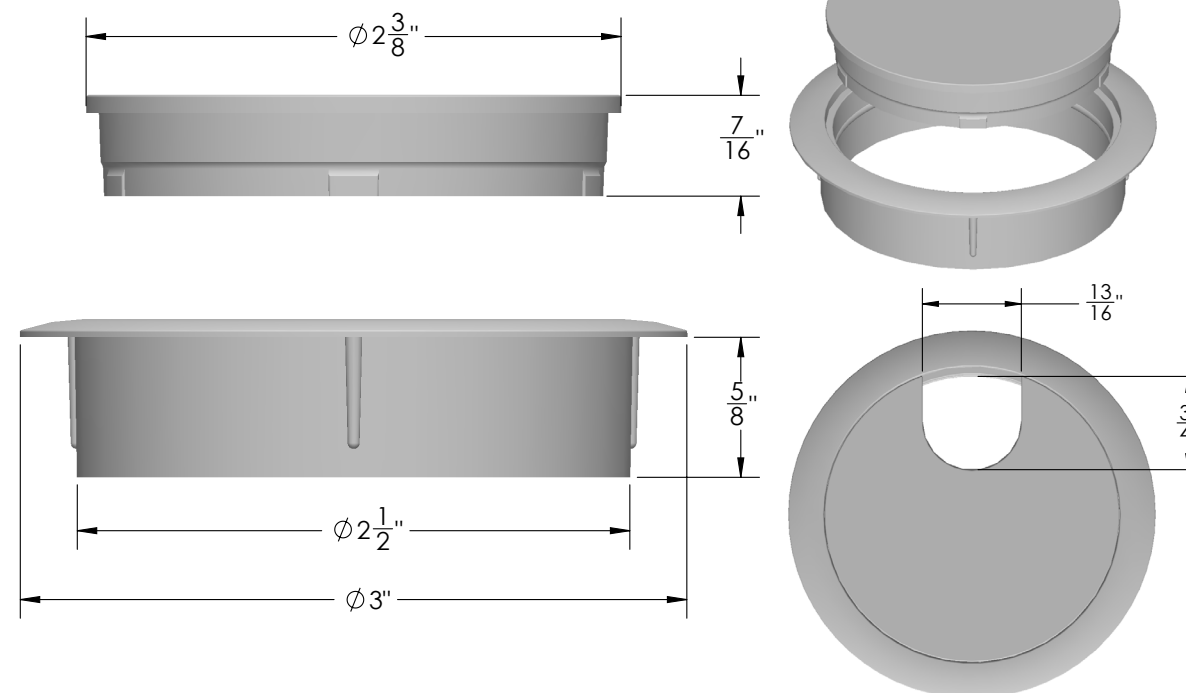

INSTALLATION HARDWARE
round grommet

300.4388.xxx

FEATURES

Creates a clean look where panels must be cut to allow cords to pass through

Perfect for entertainment units and desks

DIMENSIONS

SPECS

300.4388.^(finish)xxx

FINISH:

OPTIONS

300.4388.GRY

FINISHED PRODUCT