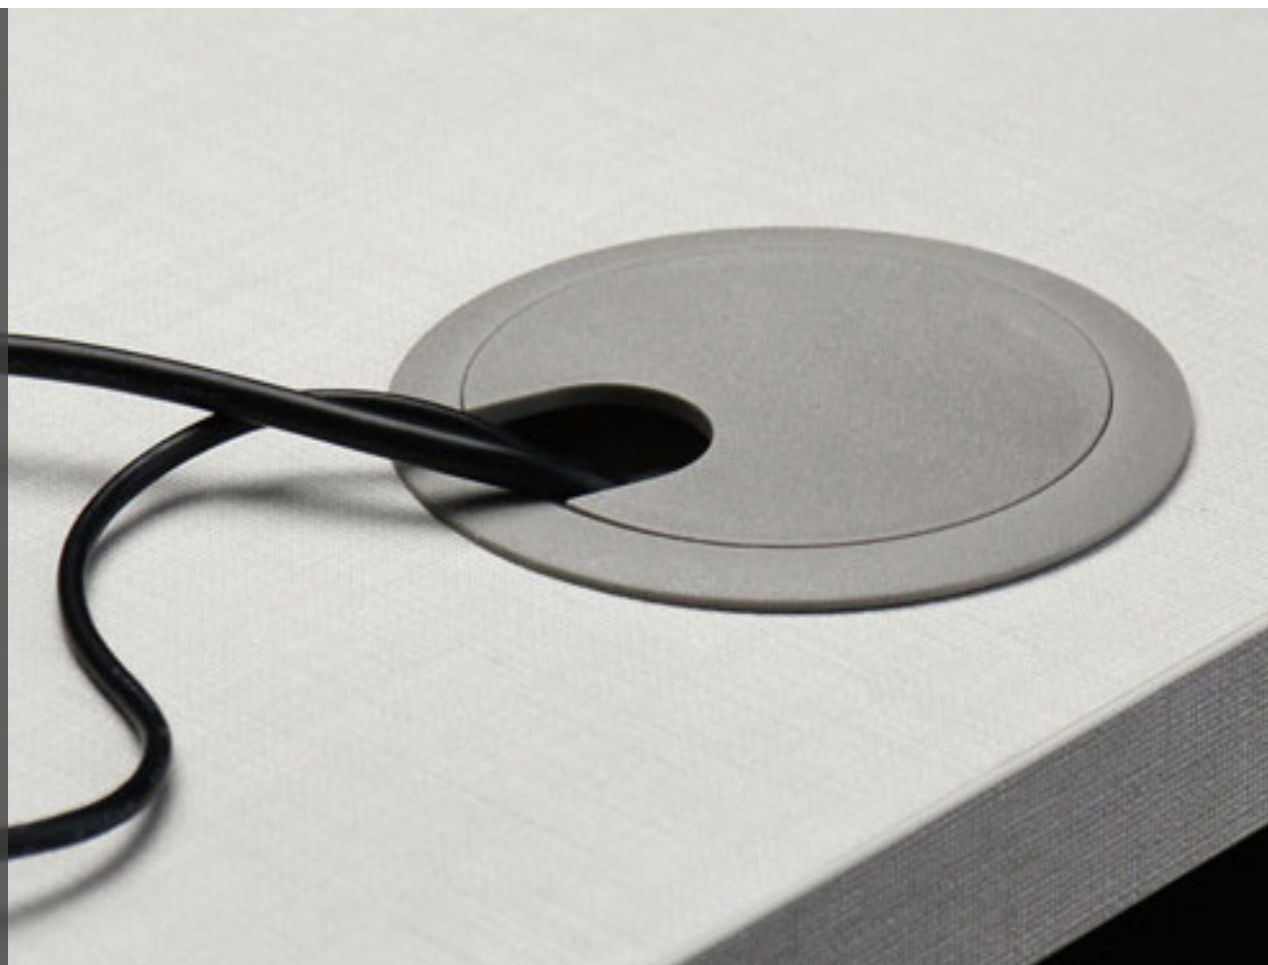

INSTALLATION HARDWARE
round grommet

300.4388.xxx

FEATURES

Creates a clean look where panels must be cut to allow cords to pass through

Perfect for entertainment units and desks

DIMENSIONS

SPECS

300.4388.^(finish)xxx