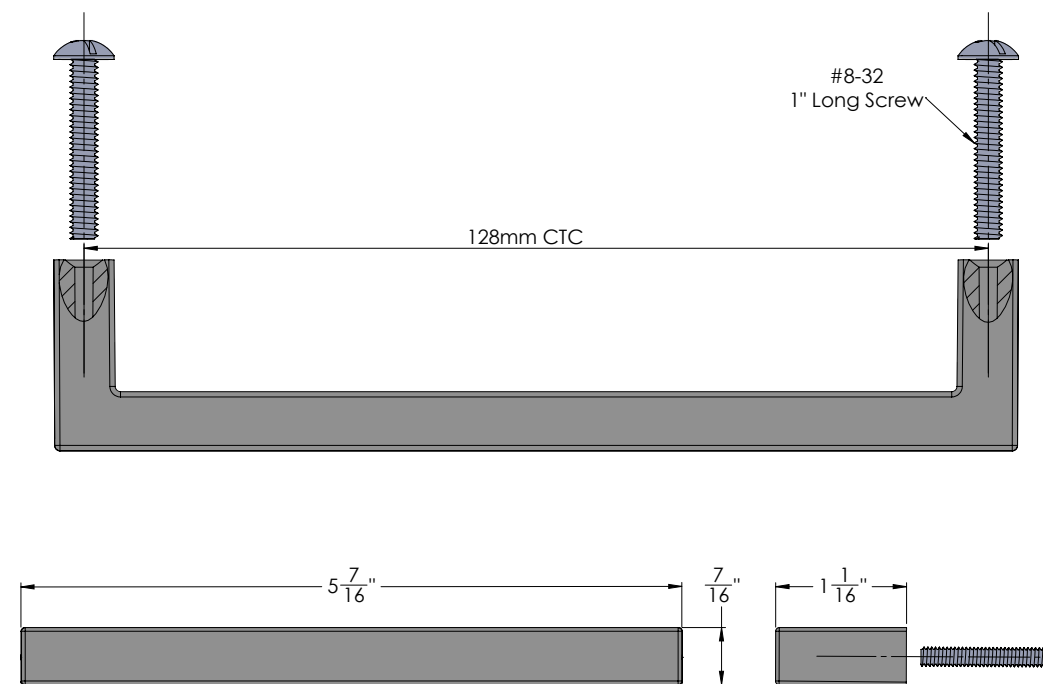

**ELITE**  
modern handle

300.3216.128.xxx

**FEATURES**

- The Modern Handle's angular profile is ideal for contemporary designs
- Great for drawers and cabinets, the Modern Handle can be installed vertically or horizontally
- Coordinated in style, finish and quality

**DIMENSIONS**

**SPECS**

300.3216.128.<sup>(FINISH)</sup>xxx

- FINISH:**
- CR POLISHED CHROME
  - MAL MATTE ALUMINUM
  - MNL MATTE NICKEL
  - SG SLATE
  - MG MATTE GOLD
  - ORB OIL RUBBED BRONZE

**OPTIONS**